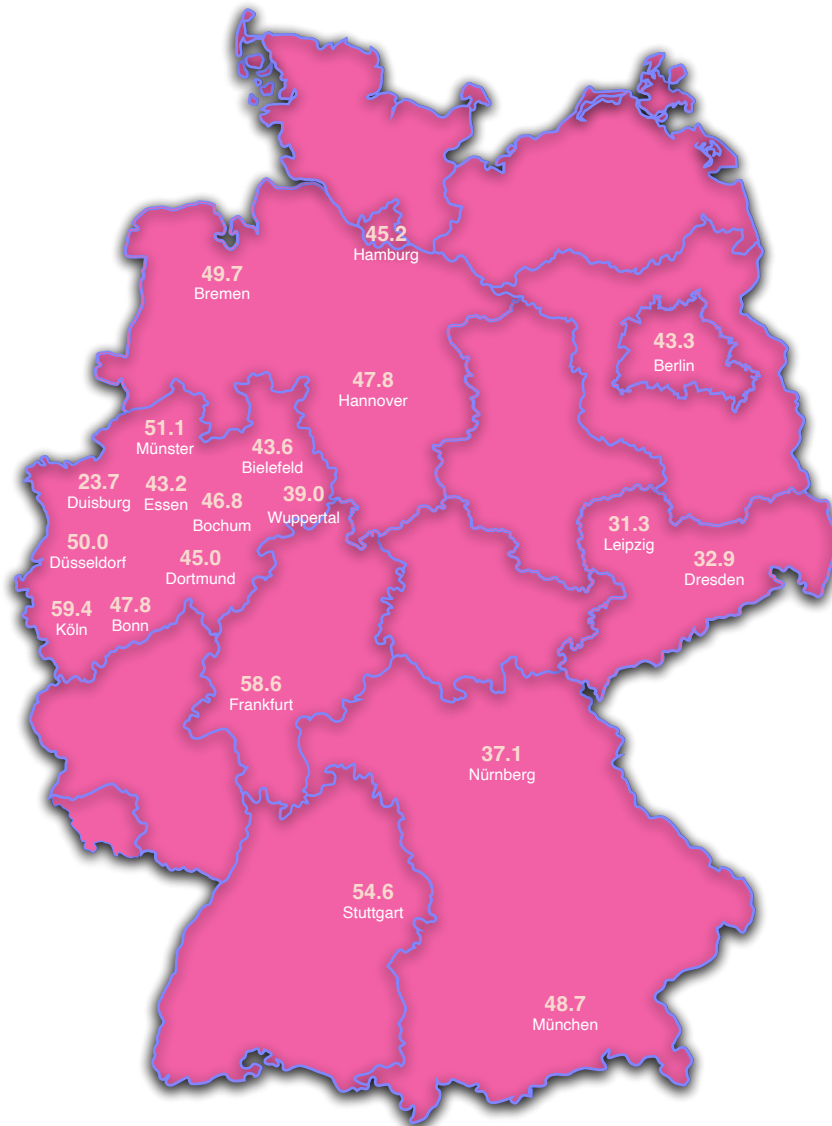

LONELINESS CITY INDEX 2024

RANK	CITIES	STRUCTURE	SPORT	ENTERTAINMENT	INTIMACY	HEALTH	SCORE	SCORE OUT OF 100
1	Duisburg	19.6	5.1	5.0	0.6	0.5	30.9	23.7
2	Leipzig	17.0	3.1	8.2	9.1	3.2	40.7	31.3
3	Dresden	18.5	4.0	4.7	11.5	4.0	42.7	32.9
4	Nürnberg	21.4	7.5	8.3	6.4	4.6	48.2	37.1
5	Wuppertal	27.1	5.0	8.0	6.6	3.9	50.7	39.0
6	Essen	20.2	6.4	7.5	17.5	4.5	56.1	43.2
7	Berlin	14.9	8.8	8.6	16.4	7.5	56.2	43.3
8	Bielefeld	25.0	9.0	12.7	3.8	6.2	56.7	43.6
9	Dortmund	24.6	7.3	14.5	7.2	4.9	58.5	45.0
10	Hamburg	16.5	10.0	11.1	11.5	9.7	58.8	45.2
11	Bochum	25.4	7.7	15.2	8.2	4.4	60.9	46.8
12	Hannover	22.9	9.3	8.6	14.7	6.7	62.1	47.8
13	Bonn	23.8	9.1	13.6	6.3	9.3	62.1	47.8
14	München	25.9	12.7	10.5	5.6	8.7	63.4	48.7
15	Bremen	26.0	5.0	11.0	9.2	13.4	64.5	49.7
16	Düsseldorf	21.8	11.7	11.8	6.6	13.0	65.0	50.0
17	Münster	26.6	15.0	9.0	6.3	9.4	66.4	51.1
18	Stuttgart	28.8	8.4	11.9	10.1	11.8	71.0	54.6
19	Frankfurt am Main	24.1	9.8	13.6	13.8	14.9	76.2	58.6
20	Köln	26.5	11.6	10.6	16.5	12.1	77.2	59.4